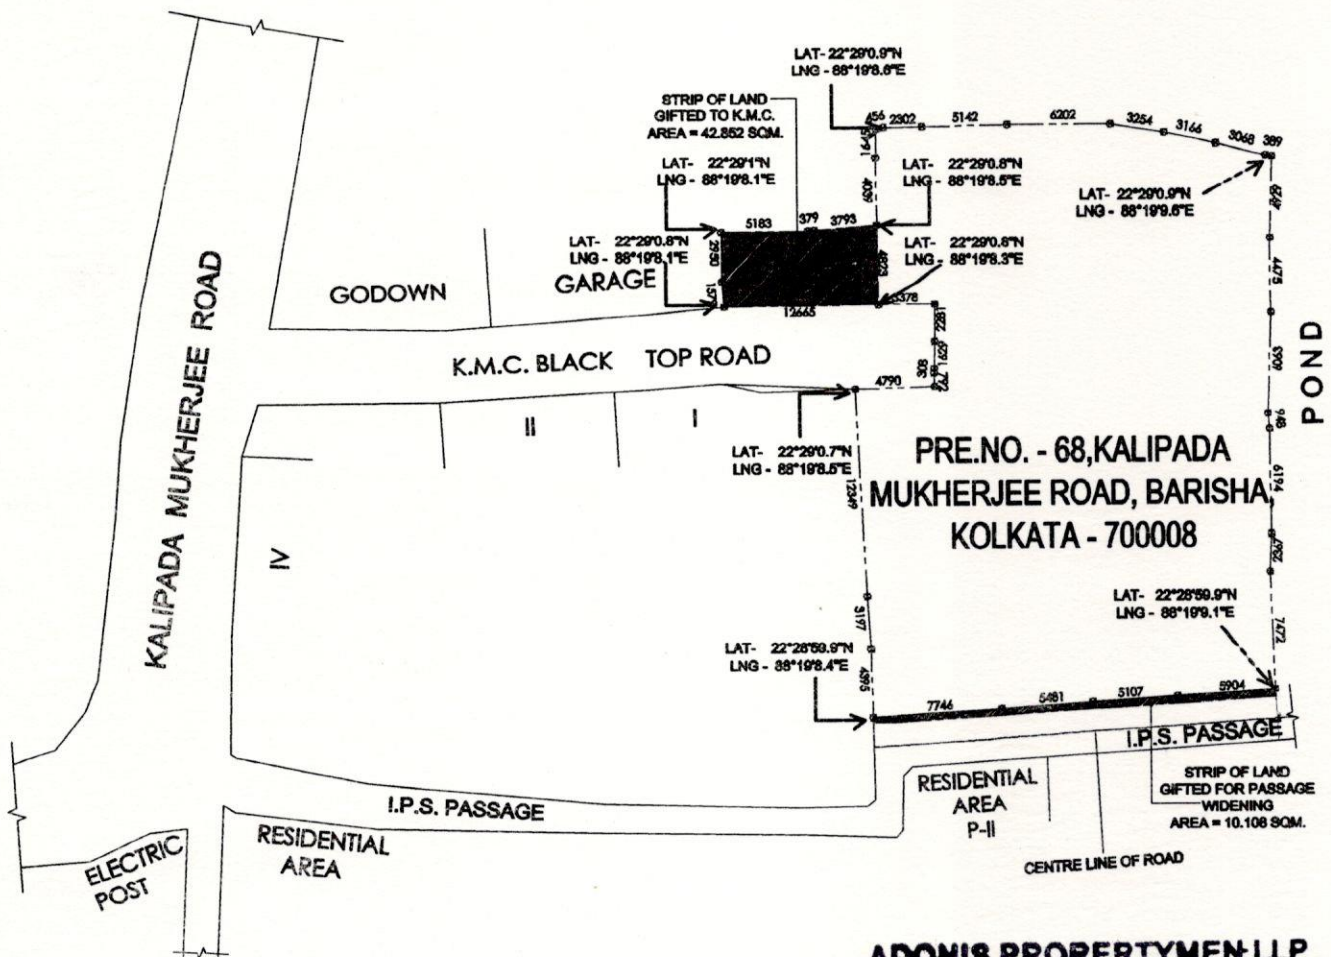

LIFE

BEHALA, SAKHERBAZAAR

Location details of the project with demarcation of land dedicated for the project along with its boundaries including the latitude and longitude of the end points of the project "LIFE" at 68, Kalipada Mukherjee Road, Barisha, Kolkata: 700008